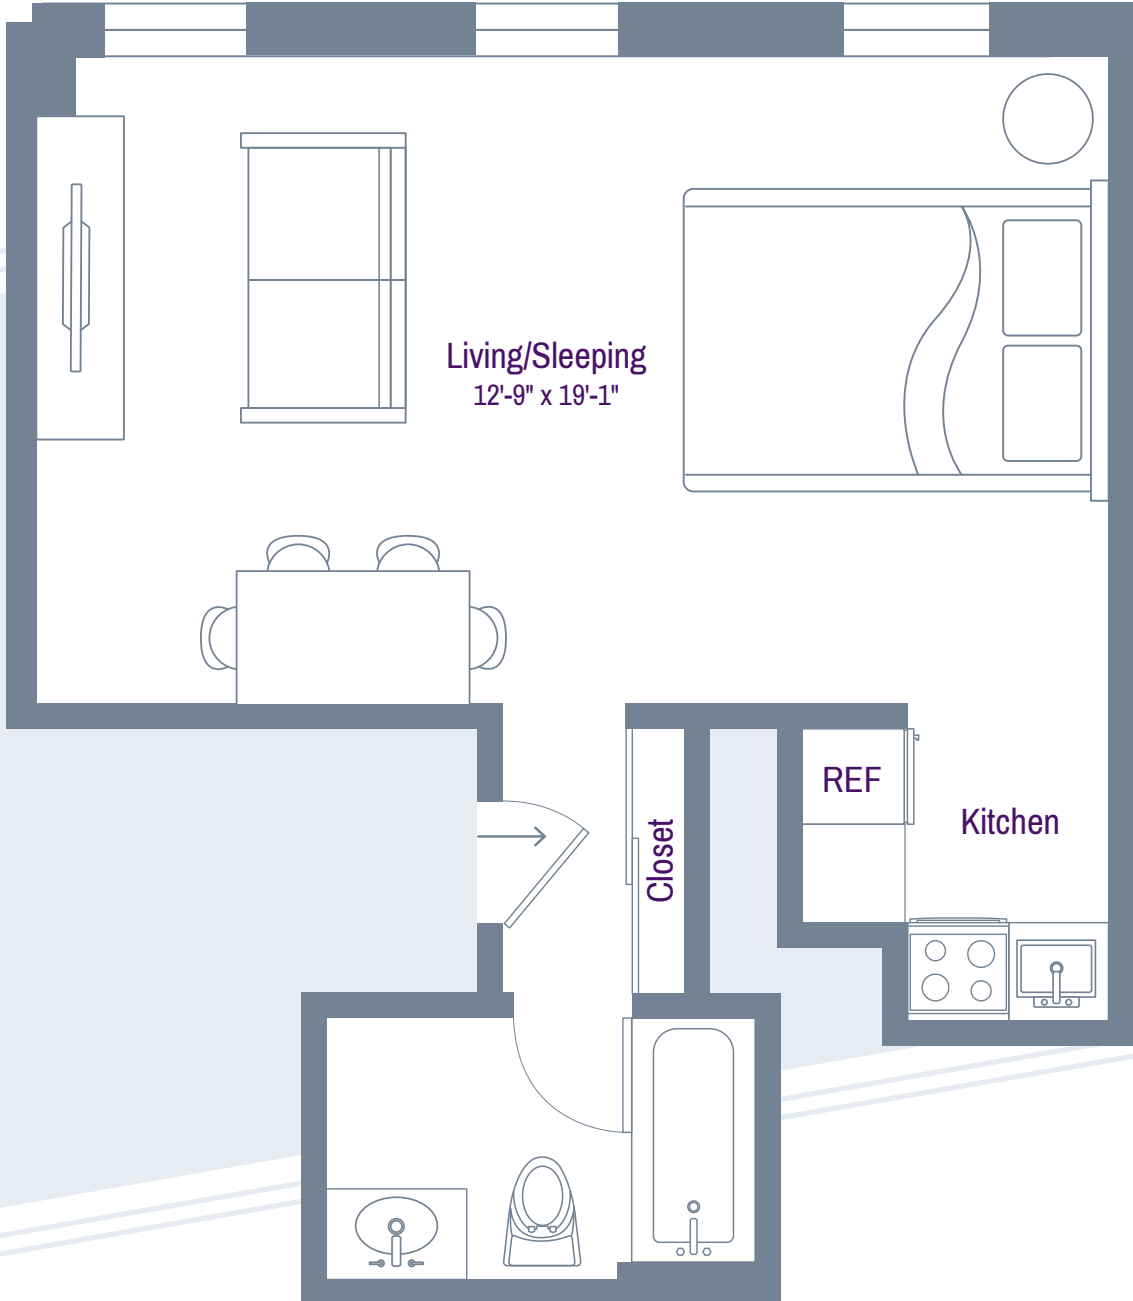

Townhouse 01 | Floor 2-5

Studio | One Bathroom
500 Square Feet | 46 Square Meters

Date: _____

Price: _____

Term: _____

MurrayHillMarquis.com | 140 E 34th St | 844.759.2001

All dimensions are approximate and subject to normal construction variances and tolerances. Plans are not to scale. Plans and dimensions may contain minor variations from floor to floor. Pricing and availability subject to change without notice.